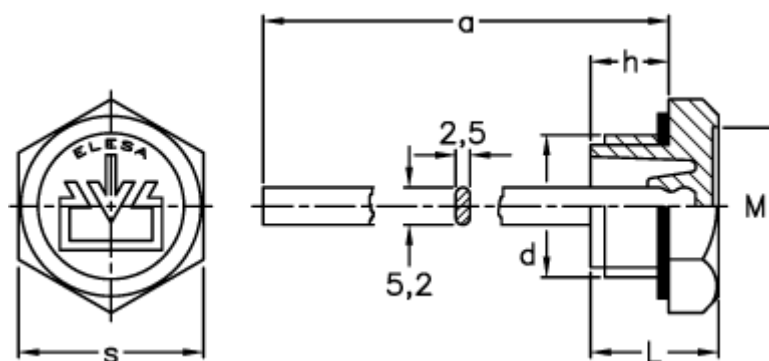

# Data Sheet

Article number: 2311059531

Description: E+G Oil fill plug, w/breather hole  
TCD.1/8+a, black

## Measures

a	= 120
d	= G 1/8
h	= 9
L	= 16
M	= 15.0
s	= 19
Tightening torque N m = 4 til 6	